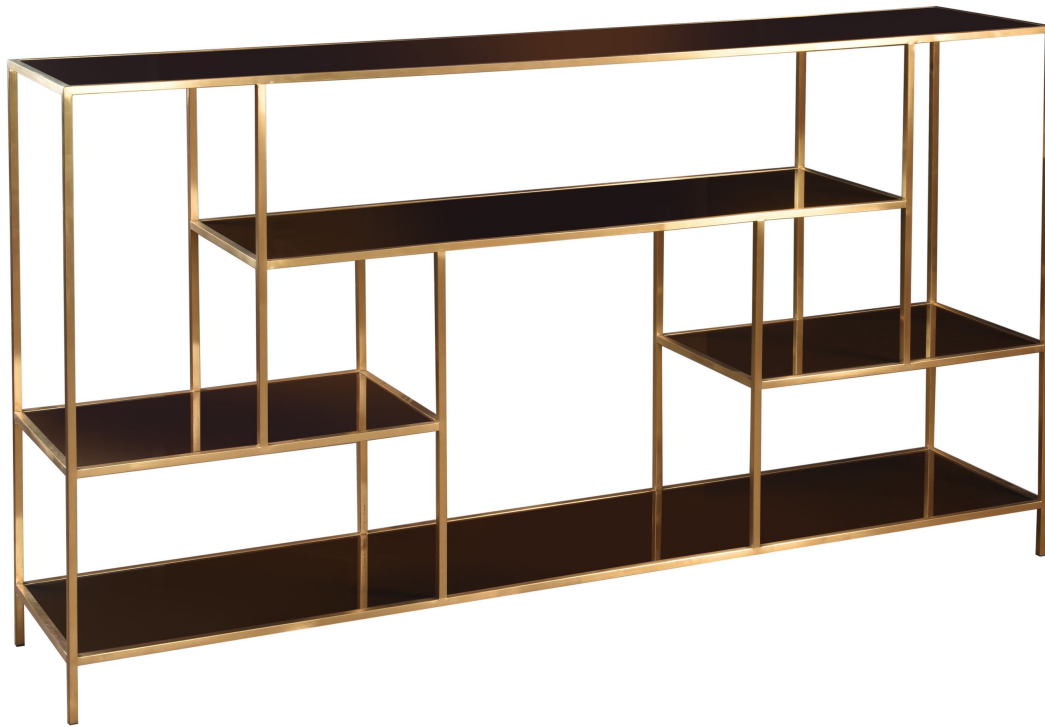

**ijlbrown**  
Specialist furniture makers

**FUVE0003 Low Art Deco Curio Shelves** - brass plated frame with mocha coloured tempered glass shelves

48.5"H x 74.5"L x 15.75"D  
108cm H x 190cm L x 40cm D